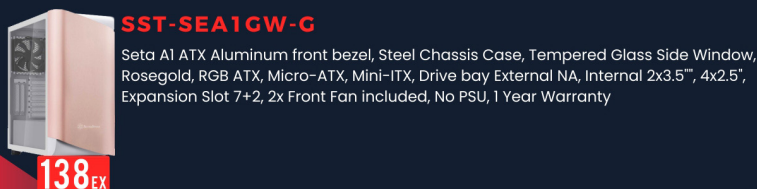

SST-SEA1GW-G

Seta A1 ATX Aluminum front bezel, Steel Chassis Case, Tempered Glass Side Window, Rosegold, RGB ATX, Micro-ATX, Mini-ITX, Drive bay External NA, Internal 2x3.5", 4x2.5", Expansion Slot 7+2, 2x Front Fan included, No PSU, 1 Year Warranty