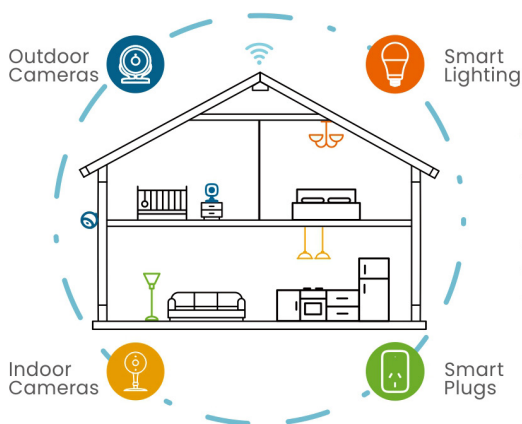

## KP 105

Smart Wi-Fi Plug Slim

## KP 115

Smart WiFi Plug Slim with Energy Monitoring

- Compact Design
- Control from Anywhere
- No Hub Required
- Home Automation

### Your Home. One App.

Turn your home into a true smart home with Kasa Smart. Automate your lights and appliances with smart plugs and bulbs. Secure your home with Kasa Cameras. Control it all from the Kasa Smart app.

### Quick and Easy Setup

- 1 Plug in your smart plug.
- 2 Download the Kasa Smart app and follow the in-app step-by-step instructions.
- 3 Enjoy!

- Control from Anywhere** – Remotely control your connected devices on your smartphone.
- Compact Design** – Fits into sockets without blocking adjacent ones.
- Voice Control** – Free up your hands with simple voice commands. Works with Alexa, Google Home, & SmartThings.
- Schedule and Timer** – Set a schedule or timer to switch your devices on or off automatically.
- Multiple Safety Guarantees** – Overheating protection and fireproof shell help minimize burning hazards. A sliding safety cover protects children from electric shock.
- Energy Monitoring** – Analyze the connected device's real-time and historical power usage.\*
- Grouping** – Use Grouping to combine your smart plug with other Kasa Smart devices for seamless control with one single tap on your smartphone.